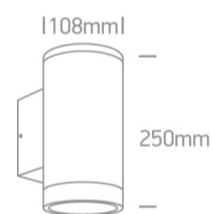

13 Wall & Ceiling>The PAR30 Outdoor Wall Lights Die cast

67400E/W

2xPAR30, E27 Wall outdoor cylinder, IP65.

Complies with standard EN60598-1 and any other specific standards.

Downloads

Dimensions

Physical Specification

Item Group	13 Wall & Ceiling
Family	The PAR30 Outdoor Wall Lights Die cast
Order Code	67400E/W
Colour	White
Material	Die Cast
Diffuser Material	Glass
Shape	Circular
Height	250mm
Diameter	108mm
Surface Wall	Yes
Indoor	Yes
Outdoor	Yes

Box Width	11,5cm
-----------	--------

Box Height	27cm
------------	------

Pcs/Carton	6
------------	---

Barcode	5291889058021
---------	---------------

HS Code	9405409900
---------	------------

Energy Label