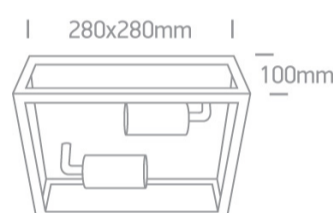

2x40W E27 Stainless steel 201 + tempered glass

Complies with standard EN60598-1 and any other specific standards.

Downloads

Dimensions

Physical Specification

Item Group	20 Garden & Underwater
Family	The Romantic Outdoor Range
Order Code	67406D/B
Colour	Black
Material	Stainless Steel 201
Diffuser Material	Glass
Shape	Circular
Height	280mm
Diameter	100mm
Surface Ceiling	Yes
Indoor	Yes
Outdoor	Yes