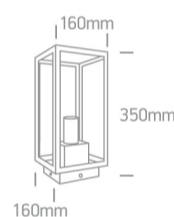

40W E27 Stainless steel 201 + tempered glass

Complies with standard EN60598-1 and any other specific standards.

Downloads

Dimensions

Physical Specification

Item Group	20 Garden & Underwater
Family	The Romantic Outdoor Range
Order Code	67406E/B
Colour	Black
Material	Stainless Steel 201
Diffuser Material	Glass
Shape	Rectangular
Length	160mm
Width	350mm
Height	160mm
Inground	Yes
Indoor	Yes