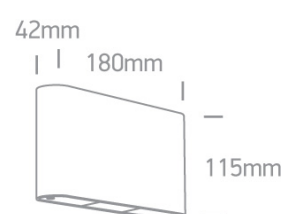

14 Wall & Ceiling LED>Outdoor Slim Range Up & down beam

67412/AN/W

2x6W LED wall light with adjustable beam, ideal for both indoor and outdoor installation.

Complete with 500mA driver.

Complies with standard EN60598-1 and any other specific standards.

Downloads

Dimensions

Physical Specification

Item Group	14 Wall & Ceiling LED
Family	Outdoor Slim Range Up & down beam
Order Code	67412/AN/W
Colour	Anthracite
Material	Die Cast
Shape	Rectangular
Length	180mm
Width	42mm
Height	115mm
Surface Wall	Yes
Indoor	Yes
Outdoor	Yes