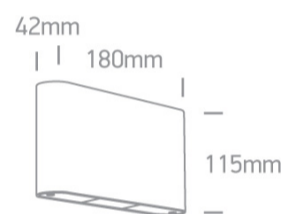

14 Wall & Ceiling LED>Outdoor Slim Range Up & down beam

67412/W/W

2x6W LED wall light with adjustable beam, ideal for both indoor and outdoor installation.

Complete with 500mA driver.

Complies with standard EN60598-1 and any other specific standards.

Downloads

Dimensions

Physical Specification

Item Group	14 Wall & Ceiling LED
Family	Outdoor Slim Range Up & down beam
Order Code	67412/W/W
Colour	White
Material	Die Cast
Shape	Rectangular
Length	180mm
Width	42mm
Height	115mm
Surface Wall	Yes
Indoor	Yes
Outdoor	Yes