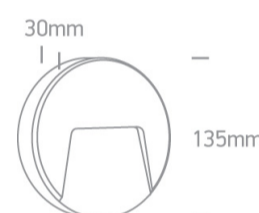

Dimensions

Physical Specification

Item Group	14 Wall & Ceiling LED
Family	Outdoor Dark Lights
Order Code	67414/AN/W
Colour	Anthracite
Material	ABS
Diffuser Material	PC
Shape	Circular
Height	30mm
Diameter	135mm
Surface Wall	Yes
Indoor	Yes
Outdoor	Yes