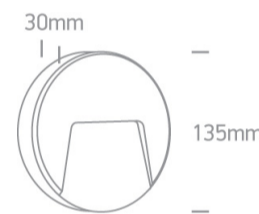

Dimensions

Physical Specification

Item Group	14 Wall & Ceiling LED
Family	Outdoor Dark Lights
Order Code	67414/W/W
Colour	White
Material	ABS
Diffuser Material	PC
Shape	Circular
Height	30mm
Diameter	135mm
Surface Wall	Yes
Indoor	Yes
Outdoor	Yes