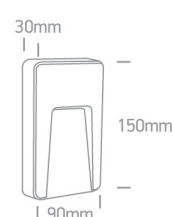

Dimensions

Physical Specification

Item Group	14 Wall & Ceiling LED
Family	Outdoor Dark Lights
Order Code	67416/AN/W
Colour	Anthracite
Material	ABS
Diffuser Material	PC
Shape	Rectangular
Length	30mm
Width	90mm
Height	150mm
Surface Wall	Yes
Indoor	Yes