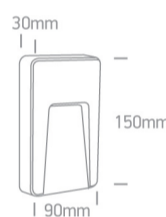

Dimensions

Physical Specification

Item Group	14 Wall & Ceiling LED
Family	Outdoor Dark Lights
Order Code	67416/W/W
Colour	White
Material	ABS
Diffuser Material	PC
Shape	Rectangular
Length	30mm
Width	90mm
Height	150mm
Surface Wall	Yes
Indoor	Yes