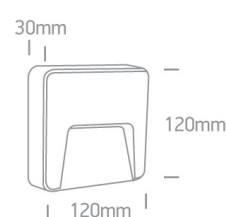

Dimensions

Physical Specification

Item Group	14 Wall & Ceiling LED
Family	Outdoor Dark Lights
Order Code	67418/AN/W
Colour	Anthracite
Material	ABS
Diffuser Material	PC
Shape	Rectangular
Length	120mm
Width	120mm
Height	30mm
Surface Wall	Yes
Indoor	Yes

Dark Light

Yes

Packing Info

Box Length

13cm

Box Width

13cm

Box Height