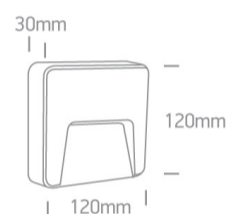

Dimensions

Physical Specification

Item Group	14 Wall & Ceiling LED
Family	Outdoor Dark Lights
Order Code	67418/W/W
Colour	White
Material	ABS
Diffuser Material	PC
Shape	Rectangular
Length	120mm
Width	120mm
Height	30mm
Surface Wall	Yes
Indoor	Yes

## Packing Info

Box Length

13cm

Box Width

13cm

Box Height

4cm

Box Weight