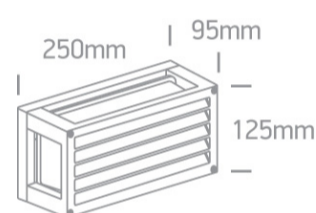

13 Wall & Ceiling > Outdoor E27 Square Die cast

67420A/AN

E27 outdoor wall light ideal for residential illumination, IP54.

Complies with standard EN60598-1 and any other specific standards.

Downloads

Dimensions

Physical Specification

Item Group	13 Wall & Ceiling
Family	Outdoor E27 Square Die cast
Order Code	67420A/AN
Colour	Anthracite
Material	Die Cast
Diffuser Material	Glass
Shape	Rectangular
Length	250mm
Width	95mm
Height	125mm
Surface Wall	Yes
Indoor	Yes

14,5cm

Box Width

10,5cm

Box Height

26cm

Box Weight

2Kg

Pcs/Carton