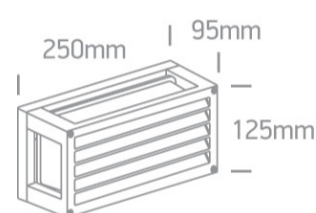

13 Wall & Ceiling > Outdoor E27 Square Die cast

67420A/G

E27 outdoor wall light ideal for residential illumination, IP54.

Complies with standard EN60598-1 and any other specific standards.

Downloads

Dimensions

Physical Specification

Item Group	13 Wall & Ceiling
Family	Outdoor E27 Square Die cast
Order Code	67420A/G
Colour	Grey
Material	Die Cast
Diffuser Material	Glass
Shape	Rectangular
Length	250mm
Width	95mm
Height	125mm
Surface Wall	Yes
Indoor	Yes

Dimmable	N/A
----------	-----

F Mark	
--------	---

Illumination Data

Illumination Diagram	
----------------------	---

Packing Info

Box Length	14,5cm
------------	--------

Box Width	10,5cm
-----------	--------