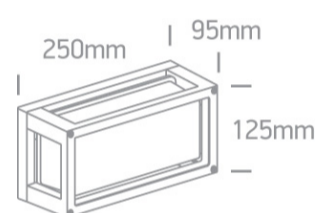

13 Wall & Ceiling>Outdoor E27 Square Die cast

67420/AN

E27 outdoor wall light ideal for residential illumination, IP54.

Complies with standard EN60598-1 and any other specific standards.

Downloads

Dimensions

Physical Specification

Item Group	13 Wall & Ceiling
Family	Outdoor E27 Square Die cast
Order Code	67420/AN
Colour	Anthracite
Material	Die Cast
Diffuser Material	Glass
Shape	Rectangular
Length	250mm
Width	125mm
Height	95mm
Surface Wall	Yes
Indoor	Yes

Dimmable	N/A
----------	-----

F Mark	
--------	---

Illumination Data

Illumination Diagram	
----------------------	---

Packing Info

Box Length	29cm
------------	------

Box Width	17cm
-----------	------

Box Height	14,5cm
------------	--------