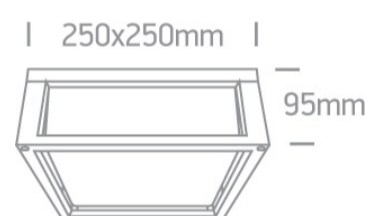

13 Wall & Ceiling>Outdoor E27 Square Die cast

67420B/AN

2x12w E27 outdoor wall light ideal for residential illumination, IP54.

Complies with standard EN60598-1 and any other specific standards.

Downloads

Dimensions

Physical Specification

Item Group	13 Wall & Ceiling
Family	Outdoor E27 Square Die cast
Order Code	67420B/AN
Colour	Anthracite
Material	Die Cast
Diffuser Material	Glass
Shape	Rectangular
Length	250mm
Width	250mm
Height	95mm
Surface Ceiling	Yes
Surface Wall	Yes

Dimmable	N/A
----------	-----

F Mark	
--------	---

Illumination Data

Illumination Diagram	
----------------------	---

Packing Info

Box Length	29,5cm
------------	--------

Box Width	29,5cm
-----------	--------