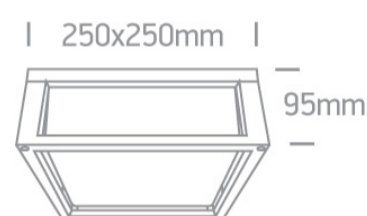

13 Wall & Ceiling > Outdoor E27 Square Die cast

67420B/B

2x12w E27 outdoor wall light ideal for residential illumination, IP54.

Complies with standard EN60598-1 and any other specific standards.

Downloads

Dimensions

Physical Specification

Item Group	13 Wall & Ceiling
Family	Outdoor E27 Square Die cast
Order Code	67420B/B
Colour	Black
Material	Die Cast
Diffuser Material	Glass
Shape	Rectangular
Length	250mm
Width	250mm
Height	95mm
Surface Ceiling	Yes
Surface Wall	Yes

Dimmable	N/A
----------	-----

F Mark	
--------	---

Illumination Data

Illumination Diagram	
----------------------	---

Packing Info

Box Length	29,5cm
------------	--------

Box Width	29,5cm
-----------	--------