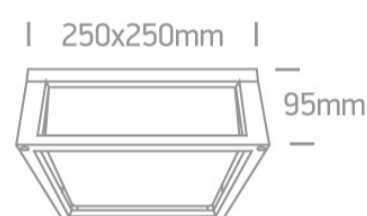

13 Wall & Ceiling>Outdoor E27 Square Die cast

67420B/G

2x12w E27 outdoor wall light ideal for residential illumination, IP54.

Complies with standard EN60598-1 and any other specific standards.

Downloads

Dimensions

Physical Specification

Item Group	13 Wall & Ceiling
Family	Outdoor E27 Square Die cast
Order Code	67420B/G
Colour	Grey
Material	Die Cast
Diffuser Material	Glass
Shape	Rectangular
Length	250mm
Width	250mm
Height	95mm
Surface Ceiling	Yes
Surface Wall	Yes

#### Packing Info

Box Length	29,5cm
------------	--------

Box Width	29,5cm
-----------	--------

Box Height	14,5cm
------------	--------

Box Weight	3Kg
------------	-----

Pcs/Carton	4
------------	---

Barcode	5291889052982
---------	---------------