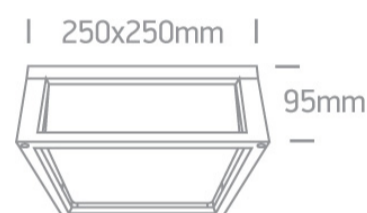

13 Wall & Ceiling > Outdoor E27 Square Die cast

67420B/W

2x12w E27 outdoor wall light ideal for residential illumination, IP54.

Complies with standard EN60598-1 and any other specific standards.

Downloads

Dimensions

Physical Specification

Item Group	13 Wall & Ceiling
Family	Outdoor E27 Square Die cast
Order Code	67420B/W
Colour	White
Material	Die Cast
Diffuser Material	Glass
Shape	Rectangular
Length	250mm
Width	250mm
Height	95mm
Surface Ceiling	Yes
Surface Wall	Yes

#### Packing Info

Box Length	29,5cm
------------	--------

Box Width	29,5cm
-----------	--------

Box Height	14,5cm
------------	--------

Box Weight	3Kg
------------	-----

Pcs/Carton	4
------------	---

Barcode	5291889052999
---------	---------------