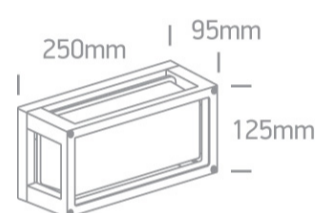

13 Wall & Ceiling>Outdoor E27 Square Die cast

67420/G

E27 outdoor wall light ideal for residential illumination, IP54.

Complies with standard EN60598-1 and any other specific standards.

Downloads

Dimensions

Physical Specification

Item Group	13 Wall & Ceiling
Family	Outdoor E27 Square Die cast
Order Code	67420/G
Colour	Grey
Material	Die Cast
Diffuser Material	Glass
Shape	Rectangular
Length	250mm
Width	95mm
Height	125mm
Surface Wall	Yes
Indoor	Yes

Dimmable	N/A
----------	-----

F Mark	
--------	---

Illumination Data

Illumination Diagram	
----------------------	---

Packing Info

Box Length	29cm
------------	------

Box Width	17cm
-----------	------

Box Height	14,5cm
------------	--------