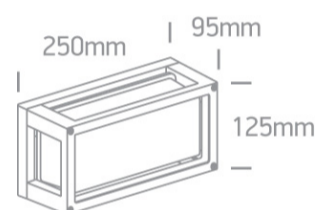

13 Wall & Ceiling>Outdoor E27 Square Die cast

67420/W

E27 outdoor wall light ideal for residential illumination, IP54.

Complies with standard EN60598-1 and any other specific standards.

Downloads

Dimensions

Physical Specification

Item Group	13 Wall & Ceiling
Family	Outdoor E27 Square Die cast
Order Code	67420/W
Colour	White
Material	Die Cast
Diffuser Material	Glass
Shape	Rectangular
Length	250mm
Width	95mm
Height	125mm
Surface Wall	Yes
Indoor	Yes