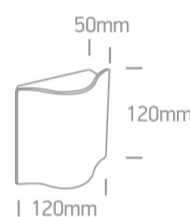

14 Wall & Ceiling LED>The Roof tile Range Die cast

67422/AN/W

6W COB LED Outdoor Slim.

Complete with driver

Complies with standard EN60598-1 and any other specific standards.

Downloads

Dimensions

Physical Specification

Item Group	14 Wall & Ceiling LED
Family	The Roof tile Range Die cast
Order Code	67422/AN/W
Colour	Anthracite
Material	Die Cast
Shape	Rectangular
Length	120mm
Width	120mm
Height	50mm
Surface Wall	Yes
Indoor	Yes
Outdoor	Yes