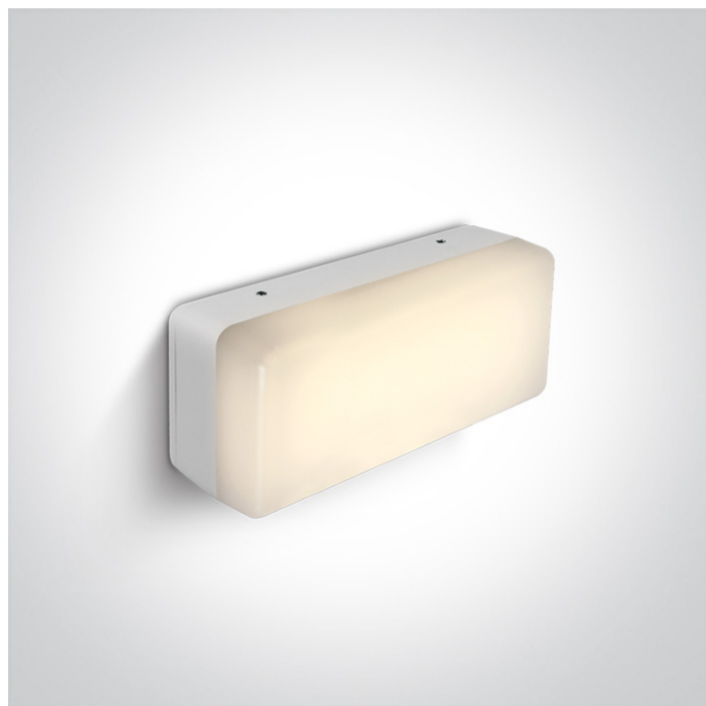

14 Wall & Ceiling LED>The Retro Opal Range Die cast + PC

67424/W/W

9W LED wall light, IP54, ideal for both indoor and outdoor installation.

Complete with 350mA driver.

Complies with standard EN60598-1 and any other specific standards.

Downloads

Dimensions

Gallery

Physical Specification

Item Group	14 Wall & Ceiling LED
Family	The Retro Opal Range Die cast + PC
Order Code	67424/W/W
Colour	White
Material	Die Cast
Diffuser Material	PC
Shape	Rectangular

Length	190mm
Width	80mm
Height	65mm
Surface Wall	Yes
Indoor	Yes
Outdoor	Yes
Adjustable	No