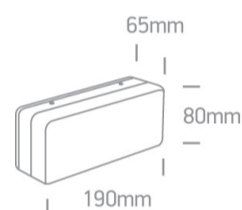

Dimensions