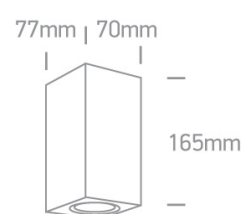

13 Wall & Ceiling>The GU10 Outdoor Cube Lights Die cast

67426A/AN

2x10W MR16 GU10 Outdoor Cube Lights.

Complies with standard EN60598-1 and any other specific standards

Downloads

Dimensions

Physical Specification

Item Group	13 Wall & Ceiling
Family	The GU10 Outdoor Cube Lights Die cast
Order Code	67426A/AN
Colour	Anthracite
Material	Die Cast
Shape	Rectangular
Length	70mm
Width	77mm
Height	165mm
Surface Wall	Yes
Indoor	Yes
Outdoor	Yes