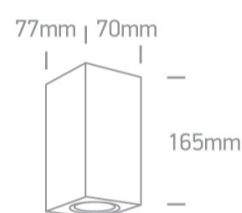

13 Wall & Ceiling>The GU10 Outdoor Cube Lights Die cast

67426A/B

2x10W MR16 GU10 Outdoor Cube Lights.

Complies with standard EN60598-1 and any other specific standards

Downloads

Dimensions

Physical Specification

Item Group	13 Wall & Ceiling
Family	The GU10 Outdoor Cube Lights Die cast
Order Code	67426A/B
Colour	Black
Material	Die Cast
Shape	Rectangular
Length	70mm
Width	77mm
Height	165mm
Surface Wall	Yes
Indoor	Yes
Outdoor	Yes