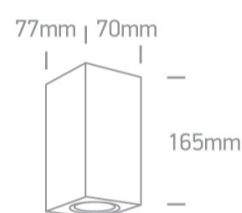

13 Wall & Ceiling>The GU10 Outdoor Cube Lights Die cast

67426A/G

2x10W MR16 GU10 Outdoor Cube Lights.

Complies with standard EN60598-1 and any other specific standards

Downloads

Dimensions

Physical Specification

Item Group	13 Wall & Ceiling
Family	The GU10 Outdoor Cube Lights Die cast
Order Code	67426A/G
Colour	Grey
Material	Die Cast
Shape	Rectangular
Length	70mm
Width	77mm
Height	165mm
Surface Wall	Yes
Indoor	Yes
Outdoor	Yes