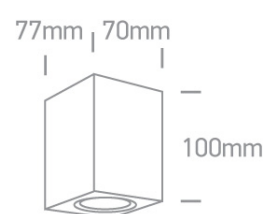

13 Wall & Ceiling>The GU10 Outdoor Cube Lights Die cast

67426/AN

10W MR16 GU10 Outdoor Cube Lights.

Complies with standard EN60598-1 and any other specific standards

Downloads

Dimensions

Physical Specification

Item Group	13 Wall & Ceiling
Family	The GU10 Outdoor Cube Lights Die cast
Order Code	67426/AN
Colour	Anthracite
Material	Die Cast
Shape	Rectangular
Length	70mm
Width	77mm
Height	100mm
Surface Wall	Yes
Indoor	Yes
Outdoor	Yes