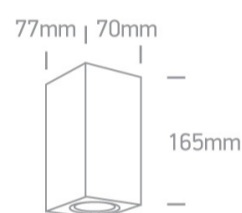

13 Wall & Ceiling>The GU10 Outdoor Cube Lights Die cast

67426A/W

2x10W MR16 GU10 Outdoor Cube Lights.

Complies with standard EN60598-1 and any other specific standards

Downloads

Dimensions

Physical Specification

Item Group	13 Wall & Ceiling
Family	The GU10 Outdoor Cube Lights Die cast
Order Code	67426A/W
Colour	White
Material	Die Cast
Shape	Rectangular
Length	70mm
Width	77mm
Height	165mm
Surface Wall	Yes
Indoor	Yes
Outdoor	Yes