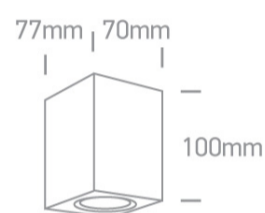

13 Wall & Ceiling>The GU10 Outdoor Cube Lights Die cast

67426/B

10W MR16 GU10 Outdoor Cube Lights.

Complies with standard EN60598-1 and any other specific standards

Downloads

Dimensions

Physical Specification

Item Group	13 Wall & Ceiling
Family	The GU10 Outdoor Cube Lights Die cast
Order Code	67426/B
Colour	Black
Material	Die Cast
Shape	Rectangular
Length	70mm
Width	77mm
Height	100mm
Surface Wall	Yes
Indoor	Yes
Outdoor	Yes