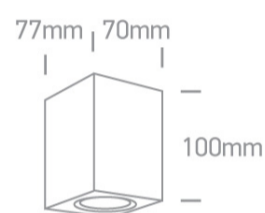

13 Wall & Ceiling>The GU10 Outdoor Cube Lights Die cast

67426/G

10W MR16 GU10 Outdoor Cube Lights.

Complies with standard EN60598-1 and any other specific standards

Downloads

Dimensions

Physical Specification

Item Group	13 Wall & Ceiling
Family	The GU10 Outdoor Cube Lights Die cast
Order Code	67426/G
Colour	Grey
Material	Die Cast
Shape	Rectangular
Length	70mm
Width	77mm
Height	100mm
Surface Wall	Yes
Indoor	Yes
Outdoor	Yes