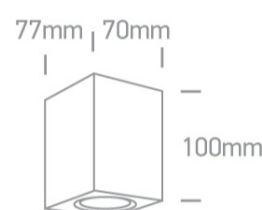

13 Wall & Ceiling>The GU10 Outdoor Cube Lights Die cast

67426/W

10W MR16 GU10 Outdoor Cube Lights.

Complies with standard EN60598-1 and any other specific standards.

Downloads

Dimensions

Physical Specification

Item Group	13 Wall & Ceiling
Family	The GU10 Outdoor Cube Lights Die cast
Order Code	67426/W
Colour	White
Material	Die Cast
Shape	Rectangular
Length	70mm
Width	77mm
Height	100mm
Surface Wall	Yes
Indoor	Yes
Outdoor	Yes