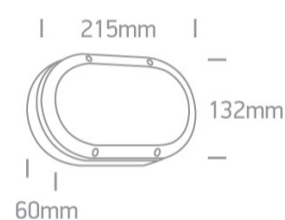

14 Wall & Ceiling LED>The Classic Outdoor Range Die cast

67442B/B/W

10W Wall LED light, IP54, classic outdoor range

AC LED.

Complies with standard EN60598-1 and any other specific standards.

Downloads

Dimensions

Physical Specification

Item Group	14 Wall & Ceiling LED
Family	The Classic Outdoor Range Die cast
Order Code	67442B/B/W
Colour	Black
Material	Die Cast
Shape	Rectangular
Length	215mm
Width	132mm
Height	60mm
Surface Wall	Yes
Indoor	Yes
Outdoor	Yes