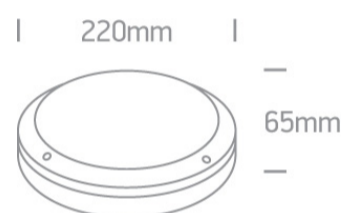

14 Wall & Ceiling LED>The Classic Outdoor Range Die cast

67442/B/W

10W Wall LED light, IP54, classic outdoor range

AC LED.

Complies with standard EN60598-1 and any other specific standards.

Downloads

Dimensions

Physical Specification

Item Group	14 Wall & Ceiling LED
Family	The Classic Outdoor Range Die cast
Order Code	67442/B/W
Colour	Black
Material	Die Cast
Shape	Rectangular
Length	220mm
Width	65mm
Surface Ceiling	Yes
Surface Wall	Yes
Indoor	Yes
Outdoor	Yes