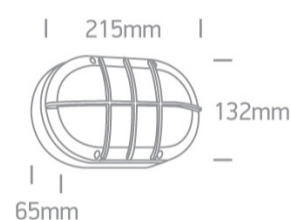

14 Wall & Ceiling LED>The Classic Outdoor Range Die cast

67442C/B/W

10W Wall LED light, IP54, classic outdoor range

AC LED.

Complies with standard EN60598-1 and any other specific standards.

Downloads

Dimensions

Physical Specification

Item Group	14 Wall & Ceiling LED
Family	The Classic Outdoor Range Die cast
Order Code	67442C/B/W
Colour	Black
Material	Die Cast
Shape	Rectangular
Length	215mm
Width	132mm
Height	65mm
Surface Wall	Yes
Indoor	Yes
Outdoor	Yes