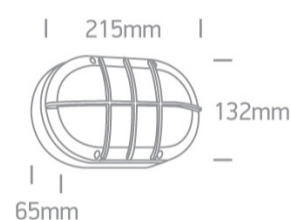

14 Wall & Ceiling LED>The Classic Outdoor Range Die cast

67442C/W/W

10W Wall LED light, IP54, classic outdoor range

AC LED.

Complies with standard EN60598-1 and any other specific standards.

Downloads

Dimensions

Physical Specification

Item Group	14 Wall & Ceiling LED
Family	The Classic Outdoor Range Die cast
Order Code	67442C/W/W
Colour	White
Material	Die Cast
Shape	Rectangular
Length	215mm
Width	132mm
Height	65mm
Surface Wall	Yes
Indoor	Yes
Outdoor	Yes