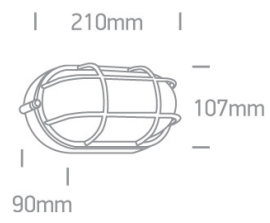

14 Wall & Ceiling LED>The Classic Outdoor Range Die cast

67444C/B/W

10W Wall LED light, IP54, classic outdoor range

AC LED.

Complies with standard EN60598-1 and any other specific standards.

Downloads

Dimensions

Physical Specification

Item Group	14 Wall & Ceiling LED
Family	The Classic Outdoor Range Die cast
Order Code	67444C/B/W
Colour	Black
Material	Die Cast
Shape	Rectangular
Length	210mm
Width	107mm
Height	90mm
Surface Wall	Yes
Indoor	Yes
Outdoor	Yes