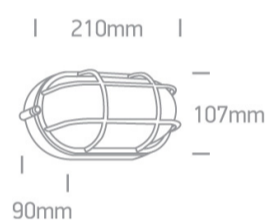

14 Wall & Ceiling LED>The Classic Outdoor Range Die cast

67444C/W/W

10W Wall LED light, IP54, classic outdoor range

AC LED.

Complies with standard EN60598-1 and any other specific standards.

Downloads

Dimensions

Physical Specification

Item Group	14 Wall & Ceiling LED
Family	The Classic Outdoor Range Die cast
Order Code	67444C/W/W
Colour	White
Material	Die Cast
Shape	Rectangular
Length	210mm
Width	107mm
Height	90mm
Surface Wall	Yes
Indoor	Yes
Outdoor	Yes