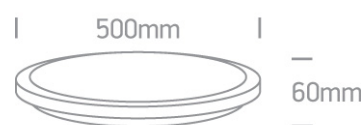

15 Plafo>The LED Slim Plafo Range

67448A/W/W

36W LED slim plafo, suitable for residential and commercial application, IP20.

Supplied with non-dimmable LED driver.

Complies with standard EN60598-1 and any other specific standards.

Downloads

Dimensions

Physical Specification

Item Group	15 Plafo
Family	The LED Slim Plafo Range
Order Code	67448A/W/W
Colour	White
Material	Metal
Diffuser Material	Plastic
Shape	Circular
Height	60mm
Diameter	500mm
Surface Ceiling	Yes
Indoor	Yes
Adjustable	No