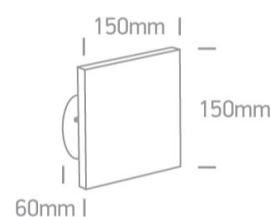

7W LED Wall and Ceiling Dark light.

Complete with non-dimmable LED driver.

Complies with standard EN60598-1 and any other specific standards.

Downloads

Dimensions

Gallery

Physical Specification

Item Group	14 Wall & Ceiling LED
Family	The Backlight Range
Order Code	67450A/AN/W
Colour	Anthracite
Material	ABS
Diffuser Material	PC
Shape	Rectangular

Length	150mm
Width	150mm
Height	60mm
Surface Ceiling	Yes
Surface Wall	Yes
Indoor	Yes
Outdoor	Yes
IK Rating	8

#### Packing Info

Box Length	16cm
Box Width	16cm
Box Height	8cm

Pcs/Carton

24

Barcode

5291889057987

HS Code

9405104090