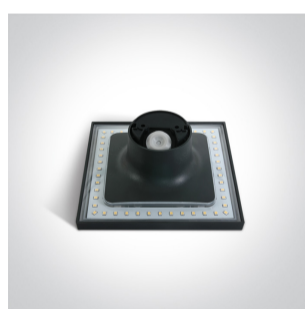

7W LED Wall and Ceiling Dark light.

Complete with non-dimmable LED driver.

Complies with standard EN60598-1 and any other specific standards.

Downloads

Dimensions

Gallery

Physical Specification

Item Group	14 Wall & Ceiling LED
Family	The Backlight Range
Order Code	67450A/AN/W
Colour	Anthracite
Material	ABS
Diffuser Material	PC
Shape	Rectangular

Length	150mm
Width	150mm
Height	60mm
Surface Ceiling	Yes
Surface Wall	Yes
Indoor	Yes
Outdoor	Yes
IK Rating	8

## Electrical Characteristics

Gear	Built In
Fitting + Driver	
Input Voltage	220-240V
50 Hz	Yes
60 Hz	Yes
Safety Class	
Power(Watts)	7W
IP Rating	IP54
Light Source	LED built in
Dimmable	No
F Mark	

Fitting	
Input Type	Constant Current
Input Current	300mA
Voltage	20V
Power(Watts)	6W
IP Rating	IP54
Light Source	LED built in
LED Type	SMD 2835