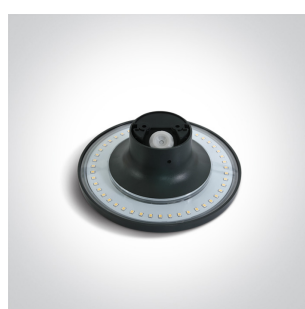

7W LED Wall and Ceiling Dark light.

Complete with non-dimmable LED driver.

Complies with standard EN60598-1 and any other specific standards.

Downloads

Dimensions

Gallery

Physical Specification

Item Group	14 Wall & Ceiling LED
Family	The Backlight Range
Order Code	67450/AN/W
Colour	Anthracite
Material	ABS
Diffuser Material	PC
Shape	Circular

Height	60mm
Diameter	163mm
Surface Ceiling	Yes
Surface Wall	Yes
Indoor	Yes
Outdoor	Yes
IK Rating	8

## Electrical Characteristics

Gear	Built In
Fitting + Driver	
Input Voltage	220-240V
50 Hz	Yes
60 Hz	Yes
Safety Class	
Power(Watts)	7W
IP Rating	IP54
Light Source	LED built in
Dimmable	No
F Mark	

Fitting	
Input Type	Constant Current
Input Current	300mA
Voltage	20V
Power(Watts)	6W
IP Rating	IP54
Light Source	LED built in
LED Type	SMD 2835