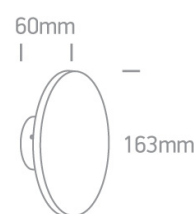

7W LED Wall and Ceiling Dark light.

Complete with non-dimmable LED driver.

Complies with standard EN60598-1 and any other specific standards.

Downloads

Dimensions

Gallery

Physical Specification

Item Group	14 Wall & Ceiling LED
Family	The Backlight Range
Order Code	67450/AN/W
Colour	Anthracite
Material	ABS
Diffuser Material	PC
Shape	Circular

Height	60mm
Diameter	163mm
Surface Ceiling	Yes
Surface Wall	Yes
Indoor	Yes
Outdoor	Yes
IK Rating	8

## Electrical Characteristics

Gear	Built In
Fitting + Driver	
Input Voltage	220-240V
50 Hz	Yes
60 Hz	Yes
Safety Class	
Power(Watts)	7W
IP Rating	IP54
Light Source	LED built in
Dimmable	No
F Mark	

Fitting	
Input Type	Constant Current
Input Current	300mA
Voltage	20V
Power(Watts)	6W
IP Rating	IP54
Light Source	LED built in
LED Type	SMD 2835

#### Packing Info

Box Length	17,5cm
Box Width	17,5cm
Box Height	8cm

Pcs/Carton

24

Barcode

5291889057970

HS Code

9405104090