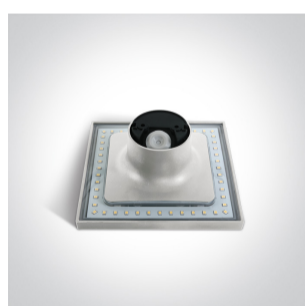

7W LED Wall and Ceiling Dark light.

Complete with non-dimmable LED driver.

Complies with standard EN60598-1 and any other specific standards.

Downloads

Dimensions

Gallery

Physical Specification

| | |
|-------------------|-----------------------|
| Item Group | 14 Wall & Ceiling LED |
| Family | The Backlight Range |
| Order Code | 67450A/W/W |
| Colour | White |
| Material | ABS |
| Diffuser Material | PC |
| Shape | Rectangular |

| | |
|-----------------|-------|
| Length | 150mm |
| Width | 150mm |
| Height | 60mm |
| Surface Ceiling | Yes |
| Surface Wall | Yes |
| Indoor | Yes |
| Outdoor | Yes |
| IK Rating | 8 |

Electrical Characteristics

| Fitting | |
|---------------|------------------|
| Input Type | Constant Current |
| Input Current | 300mA |
| Voltage | 20V |
| Power(Watts) | 6W |
| IP Rating | IP54 |
| Light Source | LED built in |
| LED Type | SMD 2835 |