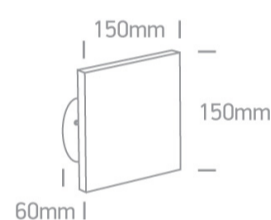

7W LED Wall and Ceiling Dark light.

Complete with non-dimmable LED driver.

Complies with standard EN60598-1 and any other specific standards.

Downloads

Dimensions

Gallery

Physical Specification

| | |
|-------------------|-----------------------|
| Item Group | 14 Wall & Ceiling LED |
| Family | The Backlight Range |
| Order Code | 67450A/W/W |
| Colour | White |
| Material | ABS |
| Diffuser Material | PC |
| Shape | Rectangular |

| | |
|-----------------|-------|
| Length | 150mm |
| Width | 150mm |
| Height | 60mm |
| Surface Ceiling | Yes |
| Surface Wall | Yes |
| Indoor | Yes |
| Outdoor | Yes |
| IK Rating | 8 |

Electrical Characteristics

| Fitting | |
|---------------|------------------|
| Input Type | Constant Current |
| Input Current | 300mA |
| Voltage | 20V |
| Power(Watts) | 6W |
| IP Rating | IP54 |
| Light Source | LED built in |
| LED Type | SMD 2835 |

Packing Info

| | |
|------------|------|
| Box Length | 16cm |
| Box Width | 16cm |
| Box Height | 8cm |

Pcs/Carton

24

Barcode

5291889058007

HS Code

9405104090