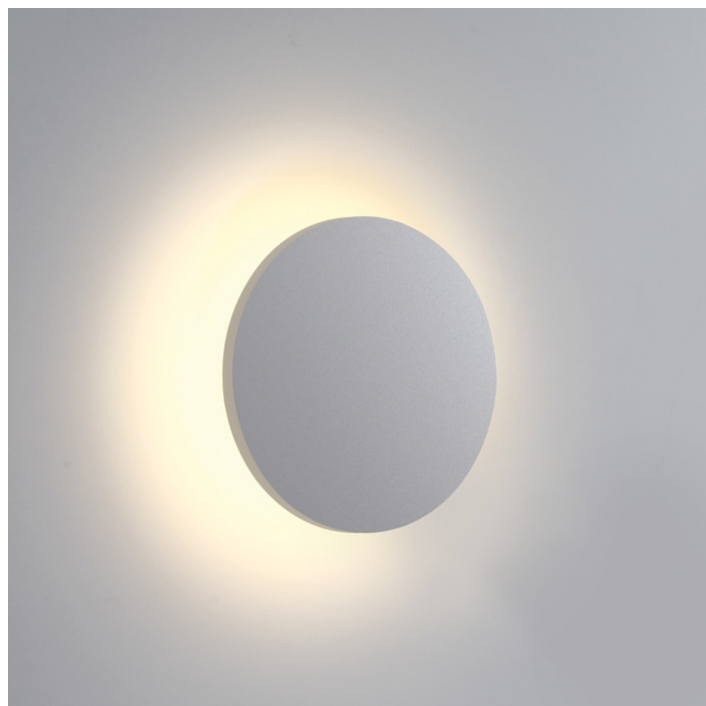

14 Wall & Ceiling LED>The Backlight Range

67450/W/W

7W LED Wall and Ceiling Dark light.

Complete with non-dimmable LED driver.

Complies with standard EN60598-1 and any other specific standards.

Downloads

Dimensions

Gallery

Physical Specification

Item Group	14 Wall & Ceiling LED
Family	The Backlight Range
Order Code	67450/W/W
Colour	White
Material	ABS
Diffuser Material	PC
Shape	Circular

Height	60mm
Diameter	163mm
Surface Ceiling	Yes
Surface Wall	Yes
Indoor	Yes
Outdoor	Yes
IK Rating	8

Illumination Data

Colour Temperature	3000K
Lumen Output	600lm
Light Efficiency	85,7lm/W
CRI	80
Illumination Diagram	
Dark Light	Yes

Packing Info

Box Length	17,5cm
Box Width	17,5cm
Box Height	8cm

Pcs/Carton