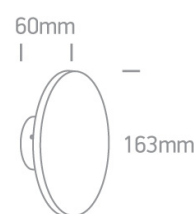

14 Wall & Ceiling LED>The Backlight Range

67450/W/W

7W LED Wall and Ceiling Dark light.

Complete with non-dimmable LED driver.

Complies with standard EN60598-1 and any other specific standards.

Downloads

Dimensions

Gallery

Physical Specification

Item Group	14 Wall & Ceiling LED
Family	The Backlight Range
Order Code	67450/W/W
Colour	White
Material	ABS
Diffuser Material	PC
Shape	Circular

Height	60mm
Diameter	163mm
Surface Ceiling	Yes
Surface Wall	Yes
Indoor	Yes
Outdoor	Yes
IK Rating	8

Electrical Characteristics

Gear	Built In
Fitting + Driver	
Input Voltage	220-240V
50 Hz	Yes
60 Hz	Yes
Safety Class	
Power(Watts)	7W
IP Rating	IP54
Light Source	LED built in
Dimmable	No
F Mark	

Fitting	
Input Type	Constant Current
Input Current	300mA
Voltage	20V
Power(Watts)	6W
IP Rating	IP54
Light Source	LED built in
LED Type	SMD 2835

Illumination Data

Colour Temperature	3000K
Lumen Output	600lm
Light Efficiency	85,7lm/W
CRI	80
Illumination Diagram	
Dark Light	Yes

Packing Info

Box Length	17,5cm
Box Width	17,5cm
Box Height	8cm

Pcs/Carton