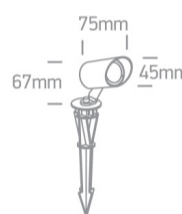

3W 350mA outdoor LED spot, IP67, ideal for garden illumination.

Requires 350mA driver.

Supplied with spike.

Complies with standard EN60598-1 and any other specific standards.

Downloads

Dimensions

Must be ordered separately

89004

Physical Specification

Item Group	20 Garden & Underwater
Family	LED Garden Spots
Order Code	67456/B/W
Colour	Black
Material	Aluminium
Shape	Circular

Height	75mm
Diameter	45mm
Surface Floor/Ground	Yes
Outdoor	Yes
Adjustable	2 Directions

Electrical Characteristics

Fitting

Input Type	Constant Current
Input Current	350mA
Safety Class	
Power(Watts)	3W
IP Rating	IP67
Light Source	LED built in
LED Type	COB
LED Brand	Citizen
Cable Length	200cm
F Mark	

Illumination Data

Colour Temperature	3000K
Lumen Output	170lm
Light Efficiency	63,33lm/W
CRI	90
Beam Angle	36°
Illumination Diagram	

Packing Info

Box Length	19cm
------------	------

Box Width	8cm
Box Height	7cm
Pcs/Carton	36
Barcode	5291889058533
HS Code	9405409900