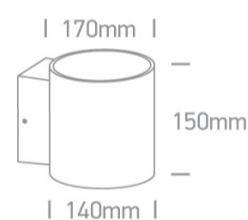

14 Wall & Ceiling LED>Outdoor Wall Lights Die cast

67468/W/W

10W Wall light, IP65

AC LED

Complies with standard EN60598-1 and any other specific standards.

Downloads

Dimensions

Physical Specification

Item Group	14 Wall & Ceiling LED
Family	Outdoor Wall Lights Die cast
Order Code	67468/W/W
Colour	White
Material	Die Cast
Diffuser Material	Glass
Shape	Circular
Height	150mm
Diameter	140mm
Surface Wall	Yes
Indoor	Yes
Outdoor	Yes

62cm

Carton Width

51cm

Carton Height

25cm

Carton Weight

9,1Kg

Barcode