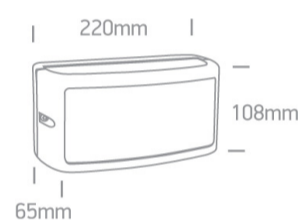

14 Wall & Ceiling LED>Outdoor Wall Up & Down Lights

67474A/AN/W

10W Wall light, IP54.

AC LED

Complies with standard EN60598-1 and any other specific standards.

Downloads

Dimensions

Gallery

Physical Specification

Item Group	14 Wall & Ceiling LED
Family	Outdoor Wall Up & Down Lights
Order Code	67474A/AN/W
Colour	Anthracite
Material	Die Cast
Shape	Rectangular
Length	220mm

Width	108mm
Height	65mm
Surface Wall	Yes
Indoor	Yes
Outdoor	Yes
Adjustable	No