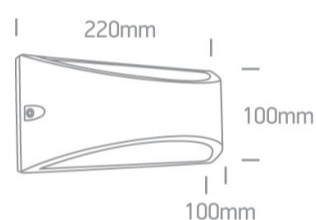

14 Wall & Ceiling LED>Outdoor Wall Up & Down Lights

67474/AN/W

10W Wall light, IP54.

AC LED

Complies with standard EN60598-1 and any other specific standards.

Downloads

Dimensions

Gallery

Physical Specification

Item Group	14 Wall & Ceiling LED
Family	Outdoor Wall Up & Down Lights
Order Code	67474/AN/W
Colour	Anthracite
Material	Die Cast
Shape	Rectangular
Length	220mm

Width	100mm
Height	100mm
Surface Wall	Yes
Indoor	Yes
Outdoor	Yes
Adjustable	No