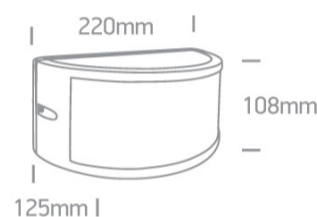

14 Wall & Ceiling LED>Outdoor Wall Up & Down Lights

67474B/AN/W

10W Wall light, IP54.

AC LED

Complies with standard EN60598-1 and any other specific standards.

Downloads

Dimensions

Gallery

Physical Specification

Item Group	14 Wall & Ceiling LED
Family	Outdoor Wall Up & Down Lights
Order Code	67474B/AN/W
Colour	Anthracite
Material	Die Cast
Shape	Rectangular
Length	220mm

Width	108mm
Height	125mm
Surface Wall	Yes
Indoor	Yes
Outdoor	Yes
Adjustable	No