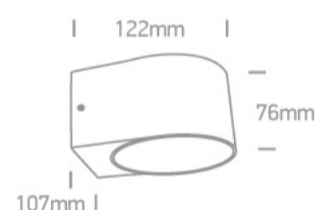

Downloads

Dimensions

Physical Specification

Item Group	14 Wall & Ceiling LED
Family	Indoor/Outdoor Wall Lights Die cast
Order Code	67480A/AN/W
Colour	Anthracite
Material	Die Cast
Shape	Rectangular
Length	122mm
Width	107mm
Height	76mm
Surface Wall	Yes
Indoor	Yes
Outdoor	Yes