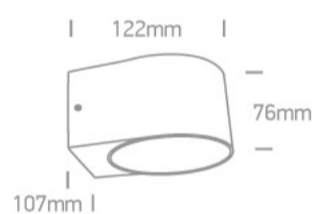

14 Wall & Ceiling LED>Indoor/Outdoor Wall Lights Die cast

67480B/AN/W

2x6W LED Wall and Ceiling Dark light.

Complete with non-dimmable LED driver.

Complies with standard EN60598-1 and any other specific standards.

Downloads

Dimensions

Physical Specification

| | |
|--------------|-------------------------------------|
| Item Group | 14 Wall & Ceiling LED |
| Family | Indoor/Outdoor Wall Lights Die cast |
| Order Code | 67480B/AN/W |
| Colour | Anthracite |
| Material | Die Cast |
| Shape | Rectangular |
| Length | 122mm |
| Width | 107mm |
| Height | 76mm |
| Surface Wall | Yes |
| Indoor | Yes |
| Outdoor | Yes |