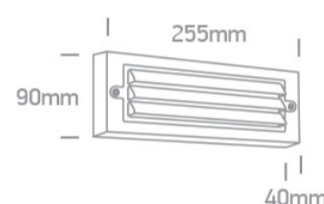

New 2020 Edition 2>Wall and Ceiling LED

67502A/AN/W

6W Wall light, IP65.

AC LED

Complies with standard EN60598-1 and any other specific standards.

Downloads

Dimensions

Physical Specification

Item Group	New 2020 Edition 2
Family	Wall and Ceiling LED
Order Code	67502A/AN/W
Colour	Anthracite
Material	ABS
Diffuser Material	PC
Shape	Rectangular
Length	255mm
Width	90mm
Height	40mm
Surface Wall	Yes
Indoor	Yes

#### Packing Info

Box Length	26,5cm
------------	--------

Box Width	10cm
-----------	------

Box Height	4cm
------------	-----

Pcs/Carton	20
------------	----

Barcode

5291889068785

HS Code