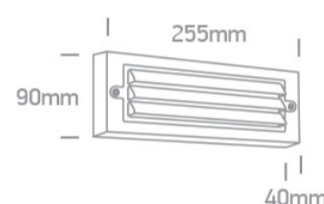

New 2020 Edition 2>Wall and Ceiling LED

67502A/W/W

6W Wall light, IP65.

AC LED

Complies with standard EN60598-1 and any other specific standards.

Downloads

Dimensions

Physical Specification

Item Group	New 2020 Edition 2
Family	Wall and Ceiling LED
Order Code	67502A/W/W
Colour	White
Material	ABS
Diffuser Material	PC
Shape	Rectangular
Length	255mm
Width	90mm
Height	40mm
Surface Wall	Yes
Indoor	Yes

Dark Light	Yes
------------	-----

Packing Info

Box Length	26,5cm
------------	--------

Box Width	10cm
-----------	------

Box Height	4cm
------------	-----

Pcs/Carton	20
------------	----

Barcode

5291889068860